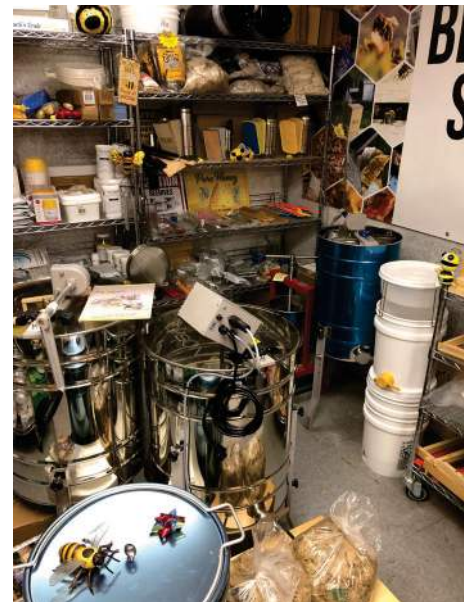

 follow us on social media
<https://facebook.com/beesmeyer>

1,000'S OF ITEMS IN STOCK - SEE A SMALL SAMPLE BELOW

Item	Price
unassembled commercial 9 5/8" - 10 or 8 frame deep	\$ 20.95
unassembled commercial 6 5/8" - 10 or 8 frame medium	\$ 19.95
unassembled commercial 5 5/8" 10 frame shallow	\$ 19.95
assembled and painted boxes available - contact us for details	
assembled telescoping cover - 10 or 8 frame	\$ 34.50
assembled inner cover cover - 10 or 8 frame	\$ 17.50
assembled bottom board w/reducer - 10 or 8 frame	\$ 21.50
assembled varroa screen bottom board w/tray -10 or 8 frame	\$ 28.95
complete assembled and painted hive kits available - contact us	
7D cement resin coated small diameter nails, 1 lb	\$ 5.50
9 1/8" waxed rite-cell assembled frame, 20 pk	\$ 73.00
6 1/4" waxed rite-cell assembled frame, 20 pk	\$ 68.00
frames - unassembled groove, wedge and split styles - contact us	
wax foundation - thin / cut comb, wired, hook, small cell - contact us	
mouse guards, stainless steel - 10 or 8 frame	\$ 7.25
metal bound queen excluder - 10 or 8 frame	\$ 7.80
plastic queen excluder - 10 or 8 frame	\$ 4.20
slow release pheromone swarm lure	\$ 3.50
smoker fuel, 1lb bag	\$ 4.95
kwik-start smoker pellets, 100 pk	\$ 13.95
bee brush	\$ 6.95
uncapping scratcher	\$ 9.95
pro health feed stimulant w/essential oils, 1 pt, makes 25 gal	\$ 29.95
small hive beetle trap	\$ 2.50
mite away quick strips, 2 pk	\$ 15.95
varroa easy check	\$ 23.95
nuc: unassembled complete 5 frame box w/migratory cover	\$ 49.95